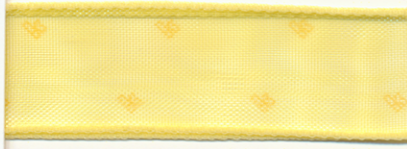

Art. 22050 Organdy

100% PA

Basic Line

	6mm	10mm	16mm	25mm	40mm	70mm
Detail	50m	25m	25m	25m	25m	25m
Industrie	100m	100m	100m	100m	100m	100m

401
blanc

026
jaune

049
sun

813
spring green

840
laitue

871
forest

Basic Line

612
crème

632
nude

669
chocolate

101
abricot

170
orange