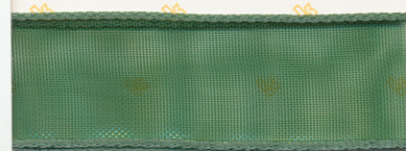

Art. 22050 Organdy

100% PA

Basic Line

	6mm	10mm	16mm	25mm	40mm	70mm
Detail	50m	25m	25m	25m	25m	25m
Industrie	100m	100m	100m	100m	100m	100m

401
blanc

026
jaune

049
sun

813
spring green

840
laitue

871
forest

Basic Line

612
crème

632
nude

669
chocolate

101
abricot

170
orange